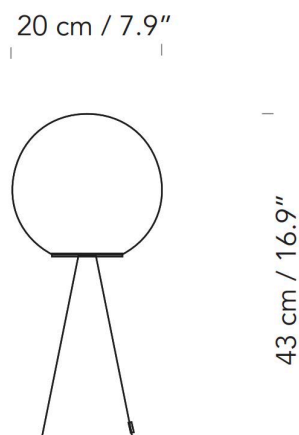

PROJECT	
TYPE	
NOTES	

BILIA

TABLE

BY FONTANA ARTE

PRODUCT NAME	Bilia
DESIGNER	Gio Ponti
MANUFACTURER	Fontana Arte
CATEGORY	Table
MATERIAL	Brushed Brass / Blown Glass
PRODUCT CODE	3-440200

LIGHT SOURCE	6W LED
FINISHES	Gold
IP	20
DIMENSIONS	Ø 20 x 43 (H) cm
ORIGIN	Italy
WARRANTY	1 Year