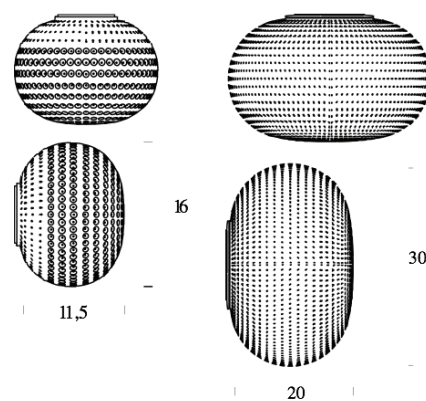

PROJECT	
TYPE	
NOTES	

BIANCA CEILING/WALL **WALL/CEILING**

BY FONTANA ARTE

PRODUCT NAME	Bianca Wall/Ceiling
DESIGNER	Matti Klenell
MANUFACTURER	Fontana Arte
CATEGORY	Wall/Ceiling
MATERIAL	Glass Metal
PRODUCT CODE	<p>Ø 16: 3-4328/OBI</p> <p>Ø 30: 3-4328BI</p>
DIMMABLE	Phase Cut Dimming

LIGHT SOURCE	<p>Ø 16: LED 4.5W</p> <p>Ø 30: LED 17.5W</p>
LUMENS	<p>Ø 16: 350 lm</p> <p>Ø 30: 1650 lm</p>
FINISHES	White
IP	20
DIMENSIONS	<p>Ø 16 x 11.5 cm</p> <p>Ø 30 x 20 cm</p>
ORIGIN	Italy
WARRANTY	1 Year