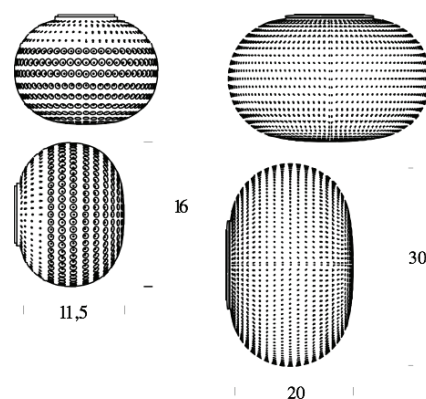

PROJECT	
TYPE	
NOTES	

BIANCA CEILING/WALL WALL/CEILING

BY FONTANA ARTE

PRODUCT NAME	Bianca Wall/Ceiling
DESIGNER	Matti Klenell
MANUFACTURER	Fontana Arte
CATEGORY	Wall/Ceiling
MATERIAL	Glass Metal
PRODUCT CODE	<p>Ø 16: 3-4328BI</p> <p>Ø 30: 3-43280BI</p>

LIGHT SOURCE	<p>Ø 16: LED 4.5W</p> <p>Ø 30: LED 17.5W</p>
LUMENS	<p>Ø 16: 350 lm</p> <p>Ø 30: 1650 lm</p>
FINISHES	White
IP	20
DIMENSIONS	<p>Ø 16 x 11.5 cm</p> <p>Ø 30 x 20 cm</p>
ORIGIN	Italy
WARRANTY	1 Year