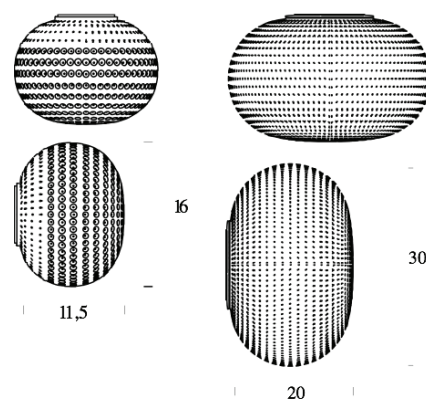

PROJECT	
TYPE	
NOTES	

BIANCA CEILING/WALL WALL/CEILING

BY FONTANA ARTE

PRODUCT NAME	Bianca Wall/Ceiling	LIGHT SOURCE	Ø 16: LED 4.5W Ø 30: LED 17.5W
DESIGNER	Matti Klenell	LUMENS	Ø 16: 350 lm Ø 30: 1650 lm
MANUFACTURER	Fontana Arte	FINISHES	White
CATEGORY	Wall/Ceiling	IP	20
MATERIAL	Glass Metal	DIMENSIONS	Ø 16 x 11.5 cm Ø 30 x 20 cm
PRODUCT CODE	Ø 16: 3-4328BI Ø 30: 3-4328/OBI	ORIGIN	Italy
		WARRANTY	1 Year