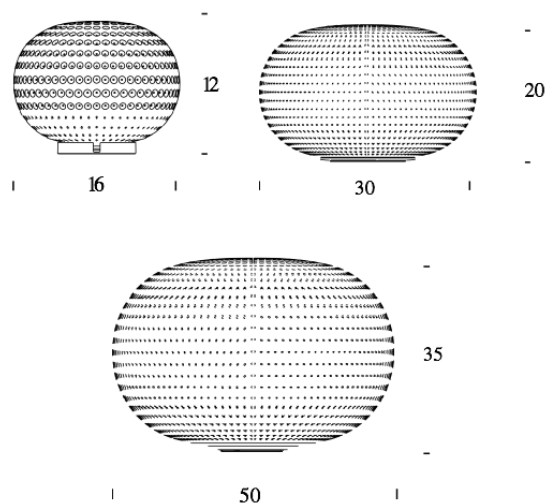

PROJECT	
TYPE	
NOTES	

BIANCA TABLE 08

TABLE

BY FONTANA ARTE

PRODUCT NAME	Bianca Table 08		
DESIGNER	Matti Klenell		
MANUFACTURER	Fontana Arte		
CATEGORY	Table		
MATERIAL	Glass Metal		
PRODUCT CODE	Ø 16: 3-43080BI	Ø 30: 3-408BI	Ø 50: 3-43081BI

LIGHT SOURCE	Ø 16: LED 4.5W Ø 30: LED 17.5W Ø 50: 1 x 150W (HA / FL / LED)
FINISHES	White
IP	20
DIMENSIONS	Ø 16 x 12 cm Ø 30 x 20 cm Ø 50 x 35 cm
ORIGIN	Italy
WARRANTY	1 Year