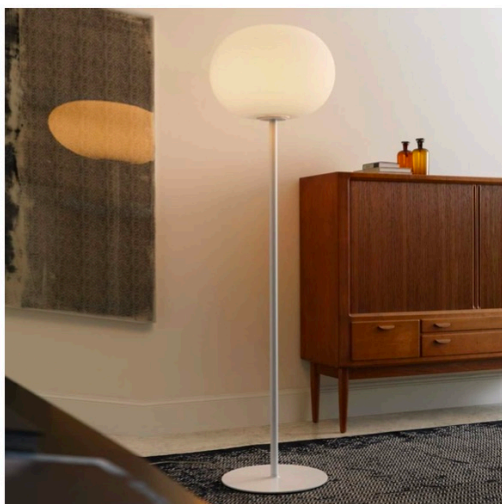

PROJECT	
TYPE	
NOTES	

BIANCA FLOOR

FLOOR

BY FONTANA ARTE

PRODUCT NAME	Bianca Floor				
DESIGNER	Matti Klenell				
MANUFACTURER	Fontana Arte				
CATEGORY	Floor				
MATERIAL	Glass Metal				
PRODUCT CODE	<table border="0"> <tr> <td>Ø 30:</td> <td>Ø 50:</td> </tr> <tr> <td>3-4309BI</td> <td>3-43091BI</td> </tr> </table>	Ø 30:	Ø 50:	3-4309BI	3-43091BI
Ø 30:	Ø 50:				
3-4309BI	3-43091BI				
DIMMABLE	Yes				

LIGHT SOURCE	Fluorescent: 3x23W E27		
FINISHES	White		
IP	20		
DIMENSIONS	<table border="0"> <tr> <td>Ø 30 x 130 cm</td> </tr> <tr> <td>Ø 50 x 177.5 cm</td> </tr> </table>	Ø 30 x 130 cm	Ø 50 x 177.5 cm
Ø 30 x 130 cm			
Ø 50 x 177.5 cm			
ORIGIN	Italy		
WARRANTY	1 Year		