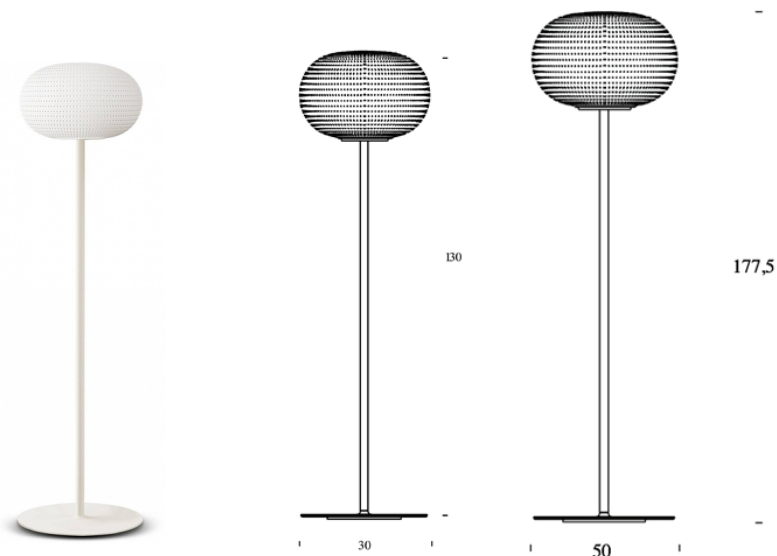

PROJECT	
TYPE	
NOTES	

BIANCA FLOOR

FLOOR

BY FONTANA ARTE

PRODUCT NAME	Bianca Floor				
DESIGNER	Matti Klenell				
MANUFACTURER	Fontana Arte				
CATEGORY	Floor				
MATERIAL	Glass Metal				
PRODUCT CODE	<table border="0"> <tr> <td>Ø 30:</td> <td>Ø 50:</td> </tr> <tr> <td>3-4309BI</td> <td>3-4309/BI</td> </tr> </table>	Ø 30:	Ø 50:	3-4309BI	3-4309/BI
Ø 30:	Ø 50:				
3-4309BI	3-4309/BI				

LIGHT SOURCE	Fluorescent: 3x23W E27		
FINISHES	White		
IP	20		
DIMENSIONS	<table border="0"> <tr> <td>Ø 30 x 130 cm</td> </tr> <tr> <td>Ø 50 x 177.5 cm</td> </tr> </table>	Ø 30 x 130 cm	Ø 50 x 177.5 cm
Ø 30 x 130 cm			
Ø 50 x 177.5 cm			
ORIGIN	Italy		
WARRANTY	1 Year		