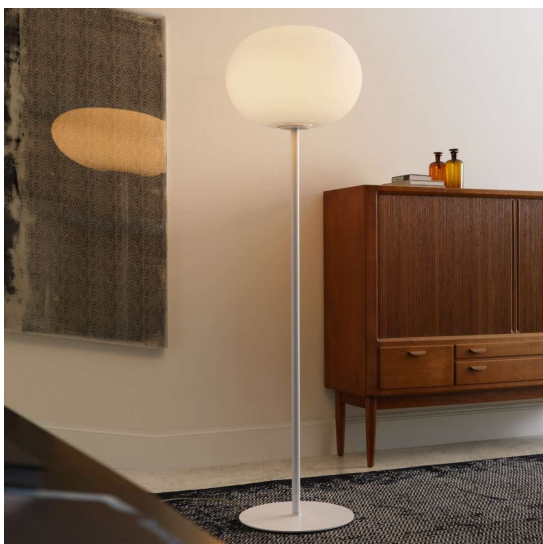

PROJECT	
TYPE	
NOTES	

BIANCA FLOOR

FLOOR

BY FONTANA ARTE

PRODUCT NAME	Bianca Floor				
DESIGNER	Matti Klenell				
MANUFACTURER	Fontana Arte				
CATEGORY	Floor				
MATERIAL	Glass Metal				
PRODUCT CODE	<table border="0"> <tr> <td>Ø 30:</td> <td>Ø 50:</td> </tr> <tr> <td>3-4309BI</td> <td>3-4309/BI</td> </tr> </table>	Ø 30:	Ø 50:	3-4309BI	3-4309/BI
Ø 30:	Ø 50:				
3-4309BI	3-4309/BI				

LIGHT SOURCE	Fluorescent: 3x23W E27		
FINISHES	White		
IP	20		
DIMENSIONS	<table border="0"> <tr> <td>Ø 30 x 130 cm</td> </tr> <tr> <td>Ø 50 x 177.5 cm</td> </tr> </table>	Ø 30 x 130 cm	Ø 50 x 177.5 cm
Ø 30 x 130 cm			
Ø 50 x 177.5 cm			
ORIGIN	Italy		
WARRANTY	1 Year		