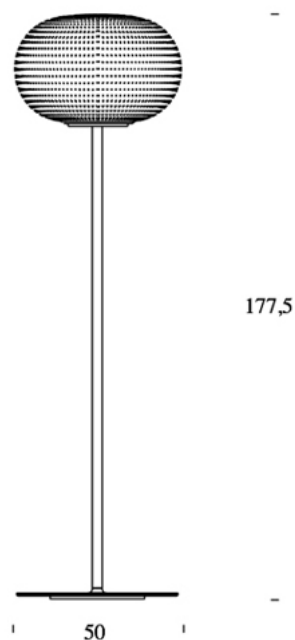

PROJECT	
TYPE	
NOTES	

BIANCA FLOOR

FLOOR

BY FONTANA ARTE

PRODUCT NAME	Bianca Floor
DESIGNER	Matti Klenell
MANUFACTURER	Fontana Arte
CATEGORY	Floor
MATERIAL	Glass Metal
PRODUCT CODE	Ø 50: 3-4309/1B1
DIMMABLE	Yes

LIGHT SOURCE	Fluorescent: 1x21W E27
FINISHES	White
IP	20
DIMENSIONS	Ø 50 x 177.5 cm
ORIGIN	Italy
WARRANTY	1 Year