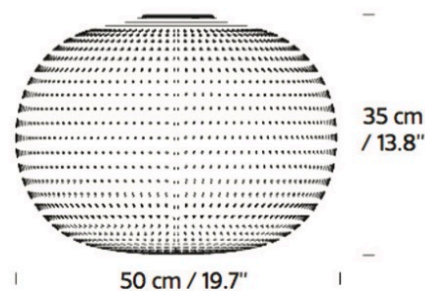

## BIANCA CEILING

CEILING

BY FONTANA ARTE

<b>PRODUCT NAME</b>	Bianca Ceiling
<b>DESIGNER</b>	Matti Klenell
<b>MANUFACTURER</b>	Fontana Arte
<b>CATEGORY</b>	Ceiling
<b>MATERIAL</b>	Glass
<b>PRODUCT CODE</b>	3-43281BI
<b>DIMMABLE</b>	Phase Cut Dimming

<b>LIGHT SOURCE</b>	1 x 150W E27 (HA / FL / LED) 230V
<b>LUMENS</b>	1650 lm
<b>FINISHES</b>	White
<b>IP</b>	20
<b>DIMENSIONS</b>	Ø 50 x 35 cm
<b>ORIGIN</b>	Italy
<b>WARRANTY</b>	1 Year