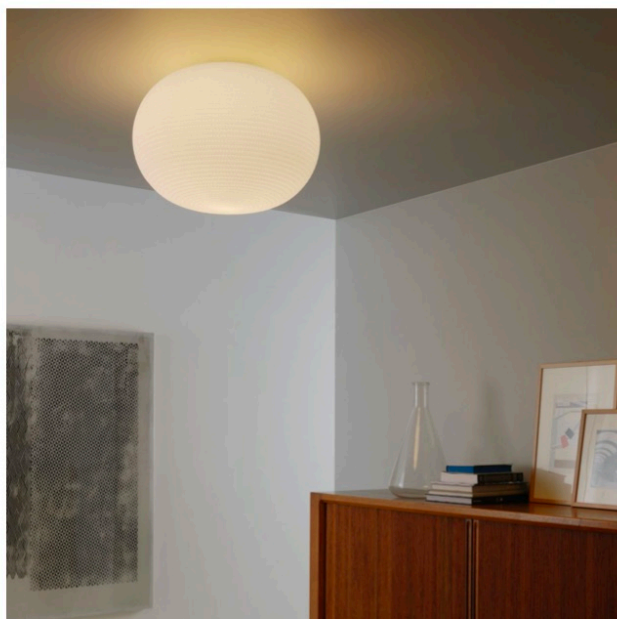

## BIANCA CEILING

CEILING

BY FONTANA ARTE

<b>PRODUCT NAME</b>	Bianca Ceiling
<b>DESIGNER</b>	Matti Klenell
<b>MANUFACTURER</b>	Fontana Arte
<b>CATEGORY</b>	Ceiling
<b>MATERIAL</b>	Glass
<b>PRODUCT CODE</b>	3-43281BI
<b>DIMMABLE</b>	Phase Cut Dimming

<b>LIGHT SOURCE</b>	1 x 150W E27 (HA / FL / LED) 230V
<b>LUMENS</b>	1650 lm
<b>FINISHES</b>	White
<b>IP</b>	20
<b>DIMENSIONS</b>	Ø 50 x 35 cm
<b>ORIGIN</b>	Italy
<b>WARRANTY</b>	1 Year