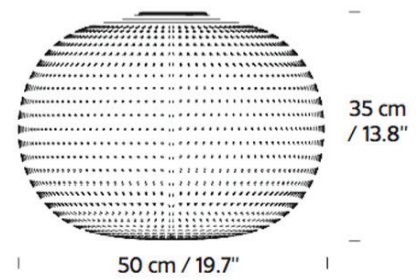

BIANCA CEILING

BY FONTANA ARTE

CEILING

PRODUCT NAME	Bianca Ceiling
DESIGNER	Matti Klenell
MANUFACTURER	Fontana Arte
CATEGORY	Ceiling
MATERIAL	Glass
PRODUCT CODE	3-4328/1BI

LIGHT SOURCE	1 x 150W E27 (HA / FL / LED) 230V
LUMENS	1650 lm
FINISHES	White
IP	20
DIMENSIONS	Ø 50 x 35 cm
ORIGIN	Italy
WARRANTY	1 Year