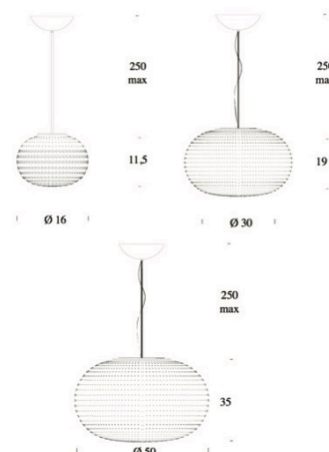

PROJECT	
TYPE	
NOTES	

BIANCA SUSPENSION

SUSPENSION

BY FONTANA ARTE

PRODUCT NAME	Bianca Suspension
DESIGNER	Matti Klenell
MANUFACTURER	Fontana Arte
CATEGORY	Suspension
MATERIAL	Glass
PRODUCT CODE	<p>Ø 16: 3-4306/OBI</p> <p>Ø 30: 3-4306/BI</p> <p>Ø 50: 3-4306/IBI</p>
DIMMABLE	Dependant on bulb

LIGHT SOURCE	<p>Ø 16: LED - 4.5W</p> <p>Ø 30: LED - 17.5W</p> <p>Ø 50: 1 x 150W E27 (HA / FL / LED)</p>
LUMENS	<p>Ø 16: 350 lm</p> <p>Ø 30: 1650 lm</p>
FINISHES	White
IP	20
DIMENSIONS	Ø 50 x 35 cm
ORIGIN	Italy
WARRANTY	1 Year