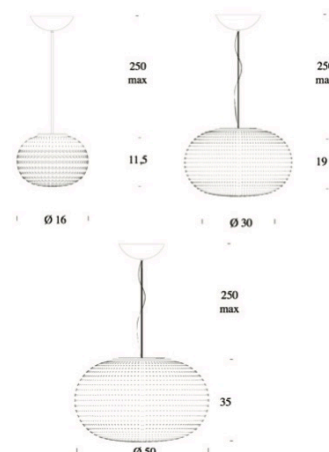

PROJECT	
TYPE	
NOTES	

BIANCA SUSPENSION

SUSPENSION

BY FONTANA ARTE

PRODUCT NAME	Bianca Suspension
DESIGNER	Matti Klenell
MANUFACTURER	Fontana Arte
CATEGORY	Suspension
MATERIAL	Glass
PRODUCT CODE	<p>Ø 16: 3-43060BI</p> <p>Ø 30: 3-4306BI</p> <p>Ø 50: 3-4307BI</p>
DIMMABLE	Dependant on bulb

LIGHT SOURCE	<p>Ø 16: LED - 4.5W</p> <p>Ø 30: LED - 17.5W</p> <p>Ø 50: 1 x 150W E27 (HA / FL / LED)</p>
LUMENS	<p>Ø 16: 350 lm</p> <p>Ø 30: 1650 lm</p>
FINISHES	White
IP	20
DIMENSIONS	Ø 50 x 35 cm
ORIGIN	Italy
WARRANTY	1 Year