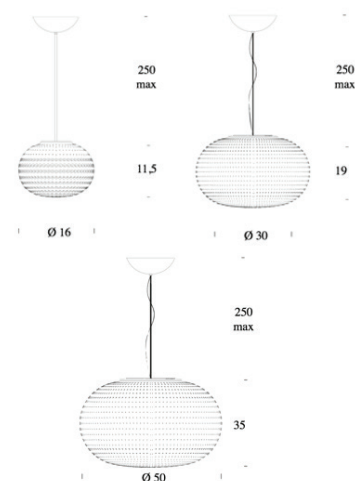

PROJECT	
TYPE	
NOTES	

BIANCA SUSPENSION

SUSPENSION

BY FONTANA ARTE

PRODUCT NAME	Bianca Suspension
DESIGNER	Matti Klenell
MANUFACTURER	Fontana Arte
CATEGORY	Suspension
MATERIAL	Glass
PRODUCT CODE	<p>Ø 16: 3-43060BI</p> <p>Ø 30: 3-4306BI</p> <p>Ø 50: 3-4307BI</p>

LIGHT SOURCE	<p>Ø 16: LED - 4.5W</p> <p>Ø 30: LED - 17.5W</p> <p>Ø 50: 1 x 150W E27 (HA / FL / LED)</p>
LUMENS	<p>Ø 16: 350 lm</p> <p>Ø 30: 1650 lm</p>
FINISHES	White
IP	20
DIMENSIONS	Ø 50 x 35 cm
ORIGIN	Italy
WARRANTY	1 Year