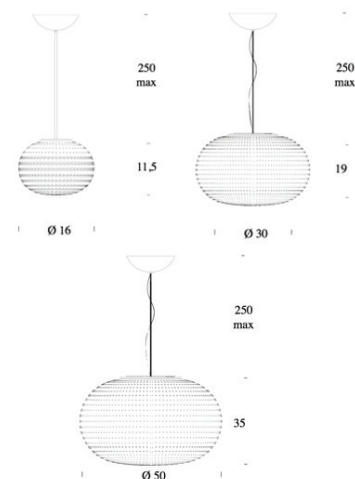

PROJECT	
TYPE	
NOTES	

BIANCA SUSPENSION

SUSPENSION

BY FONTANA ARTE

PRODUCT NAME	Bianca Suspension
DESIGNER	Matti Klenell
MANUFACTURER	Fontana Arte
CATEGORY	Suspension
MATERIAL	Glass
PRODUCT CODE	<p>Ø 16: 3-4306/OBI</p> <p>Ø 30: 3-4306BI</p> <p>Ø 50: 3-4307BI</p>

LIGHT SOURCE	<p>Ø 16: LED - 4.5W</p> <p>Ø 30: LED - 17.5W</p> <p>Ø 50: 1 x 150W E27 (HA / FL / LED)</p>
LUMENS	<p>Ø 16: 350 lm</p> <p>Ø 30: 1650 lm</p>
FINISHES	White
IP	20
DIMENSIONS	Ø 50 x 35 cm
ORIGIN	Italy
WARRANTY	1 Year