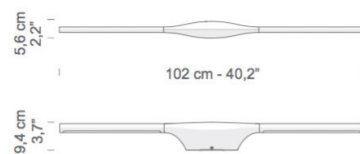

PROJECT	
TYPE	
NOTES	

APEX

BY FONTANA ARTE

WALL

PRODUCT NAME	Apex
DESIGNER	Karim Rashid
MANUFACTURER	Fontana Arte
CATEGORY	Wall
MATERIAL	Die-Cast Aluminium
PRODUCT CODE	3-4311BI (White) 3-4311N (Black)
DIMMABLE	No

LIGHT SOURCE	2 x 7W LED
FINISHES	White / Black
IP	20
DIMENSIONS	102 x 9.4 x 5.6 cm
ORIGIN	Italy
WARRANTY	1 Year