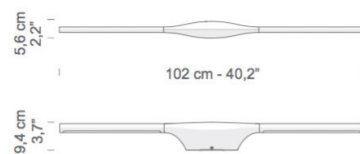

PROJECT	
TYPE	
NOTES	

APEX

BY FONTANA ARTE

WALL

PRODUCT NAME	Apex
DESIGNER	Karim Rashid
MANUFACTURER	Fontana Arte
CATEGORY	Wall
MATERIAL	Die-Cast Aluminium
PRODUCT CODE	3-4311BI (White) 3-4311N (Black)

LIGHT SOURCE	2 x 7W LED
FINISHES	White / Black
IP	20
DIMENSIONS	102 x 9.4 x 5.6 cm
ORIGIN	Italy
WARRANTY	1 Year