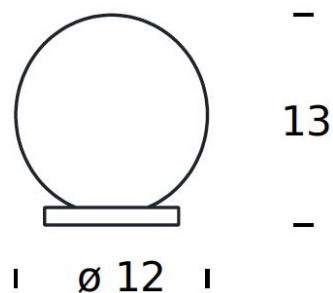

PROJECT	
TYPE	
NOTES	

PALLINA

TABLE

BY FONTANA ARTE

PRODUCT NAME	Pallina Table
DESIGNER	Fontana Arte
MANUFACTURER	Fontana Arte
PRODUCT CODE	Upon Request
CATEGORY	Table Lamps
MATERIAL	Glass, Metal.
DIMMABLE	No

LIGHT SOURCE	LED 1x6W G9 (2700K, 470Lm)
FINISHES	Black | Brass | Nickel | Rose Gold
DIMENSIONS	Ø 12 x 13 cm
IP	20
ORIGIN	Italy
WARRANTY	1 year