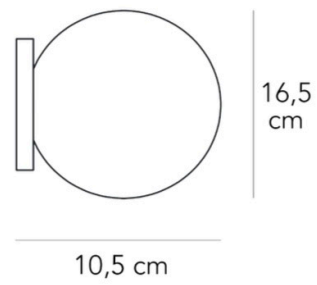

radiantlighting

PROJECT	
TYPE	
NOTES	

PALLINA WALL/CEILING WALL/CEILING

BY FONTANA ARTE

PRODUCT NAME	Pallina Wall / Ceiling
DESIGNER	Fontana Arte
MANUFACTURER	Fontana Arte
CATEGORY	Wall / Ceiling
MATERIAL	Glass, Metal.
PRODUCT CODE	3-F443060150NENE (Black) 3-F443060150NSNE (Satin Nickel) 3-F443060150ORNE (Rose Gold) 3-F443060150OTNE (Brass)
DIMMABLE	Dependant on bulb

LIGHT SOURCE	LED 1 x 6W G9
FINISHES	Black / Brass / Satin Nickel / Rose Gold
DIMENSIONS	Ø 16.5 x 10.5 (D) cm
IP	20
ORIGIN	Italy
WARRANTY	1 year