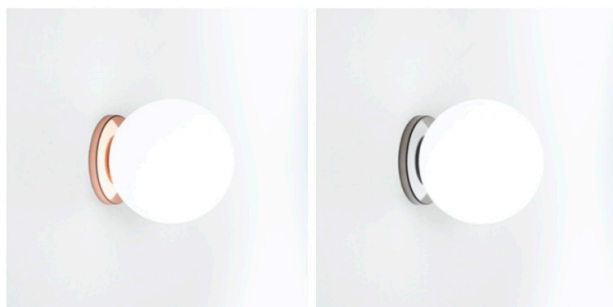

PROJECT	
TYPE	
NOTES	

PALLINA WALL/CEILING WALL/CEILING

BY FONTANA ARTE

PRODUCT NAME	Pallina Wall / Ceiling
DESIGNER	Fontana Arte
MANUFACTURER	Fontana Arte
CATEGORY	Wall / Ceiling
MATERIAL	Glass, Metal.
PRODUCT CODE	3-F443060150NENE (Black) 3-F443060150NSNE (Satin Nickel) 3-F443060150ORNE (Rose Gold) 3-F443060150OTNE (Brass)
DIMMABLE	Dependant on bulb

LIGHT SOURCE	LED 1 x 6W G9
FINISHES	Black / Brass / Satin Nickel / Rose Gold
DIMENSIONS	Ø 16.5 x 10.5 (D) cm
IP	20
ORIGIN	Italy
WARRANTY	1 year