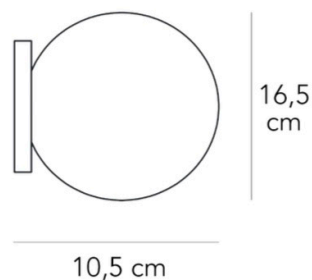

PROJECT	
TYPE	
NOTES	

PALLINA WALL/CEILING WALL/CEILING

BY FONTANA ARTE

PRODUCT NAME	Pallina Wall / Ceiling
DESIGNER	Fontana Arte
MANUFACTURER	Fontana Arte
CATEGORY	Wall / Ceiling
MATERIAL	Glass, Metal.
PRODUCT CODE	3-F443060150NENE (Black) 3-F443060150NSNE (Satin Nickel) 3-F443060150ORNE (Rose Gold) 3-F443060150OTNE (Brass)
DIMMABLE	Dependant on bulb

LIGHT SOURCE	LED 1 x 6W G9
FINISHES	Black / Brass / Satin Nickel / Rose Gold
DIMENSIONS	Ø 16.5 x 10.5 (D) cm
IP	20
ORIGIN	Italy
WARRANTY	1 year