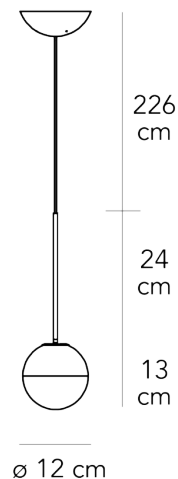

| | |
|----------------|--|
| PROJECT | |
| TYPE | |
| NOTES | |

PALLINA SUSPENSION

SUSPENSION

BY FONTANA ARTE

| | | | |
|---------------------|---|---------------------|--|
| PRODUCT NAME | Pallina Suspension | LIGHT SOURCE | LED 1 x 6W G9 |
| DESIGNER | Fontana Arte | FINISHES | Black / Brass / Satin Nickel / Rose Gold |
| MANUFACTURER | Fontana Arte | DIMENSIONS | Ø 12 x 13 + 24 + 226 (H) cm |
| CATEGORY | Suspension | IP | 20 |
| MATERIAL | Glass / Metal | ORIGIN | Italy |
| PRODUCT CODE | 3-F44308015NENE (Black) 3-F44308015NSNE (Satin Nickel) 3-F44308015ORNE (Rose Gold) 3-F44308015OTNE (Brass) | WARRANTY | 1 year |