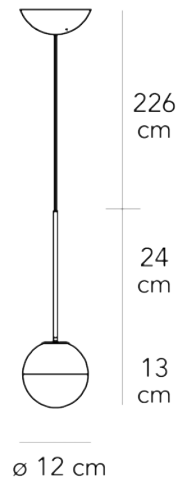

PROJECT	
TYPE	
NOTES	

PALLINA SUSPENSION SUSPENSION

BY FONTANA ARTE

PRODUCT NAME	Pallina Suspension	LIGHT SOURCE	LED 1 x 6W G9
DESIGNER	Fontana Arte	FINISHES	Black Brass Satin Nickel Rose Gold
MANUFACTURER	Fontana Arte	DIMENSIONS	Ø 12 x 13 + 24 + 226 (H) cm
CATEGORY	Suspension	IP	20
MATERIAL	Glass / Metal	ORIGIN	Italy
PRODUCT CODE	3-F44308015NENE (Black) 3-F44308015NSNE (Satin Nickel) 3-F44308015ORNE (Rose Gold) 3-F44308015OTNE (Brass)	WARRANTY	1 year
DIMMABLE	Dependant on bulb		