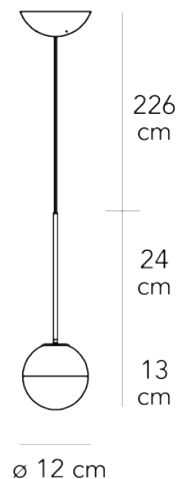

PROJECT	
TYPE	
NOTES	

PALLINA SUSPENSION SUSPENSION

BY FONTANA ARTE

PRODUCT NAME	Pallina Suspension
DESIGNER	Fontana Arte
MANUFACTURER	Fontana Arte
CATEGORY	Suspension
MATERIAL	Glass / Metal
PRODUCT CODE	3-F44308015NENE (Black) 3-F44308015NSNE (Satin Nickel) 3-F44308015ORNE (Rose Gold) 3-F44308015OTNE (Brass)
DIMMABLE	Dependant on bulb

LIGHT SOURCE	LED 1 x 6W G9
FINISHES	Black Brass Satin Nickel Rose Gold
DIMENSIONS	Ø 12 x 13 + 24 + 226 (H) cm
IP	20
ORIGIN	Italy
WARRANTY	1 year