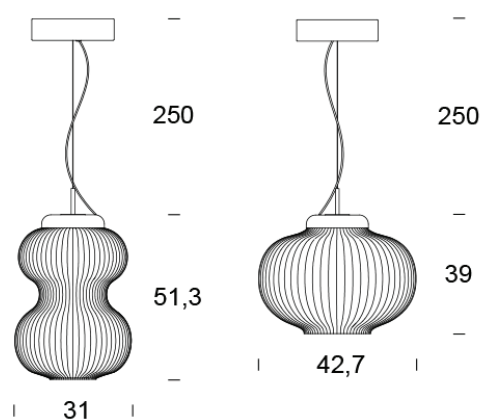

PROJECT	
TYPE	
NOTES	

KANJI

SUSPENSION

BY FONTANA ARTE

PRODUCT NAME	Kanji
DESIGNER	Denis Guidone
MANUFACTURER	Fontana Arte
CATEGORY	Suspension
MATERIAL	Glass Metal
PRODUCT CODE	<p>Ø 31: 3-4385NNFU (Grey) 3-4386NNBI (White)</p> <p>Ø 42.7: 3-4388NNFU (Grey) 3-4388NNBI (White)</p>

LIGHT SOURCE	<p>Ø 31: 10W LED (1,000 lm) Ø 42.7: 13W + 4W LED (1,350 lm)</p>
FINISHES	Grey White
IP	20
DIMENSIONS	<p>Ø 31 x H 51.3 cm + 250cm Ø 42.7 x H 39 cm + 250cm</p>
ORIGIN	Italy
WARRANTY	1 Year
DIMMABLE	No