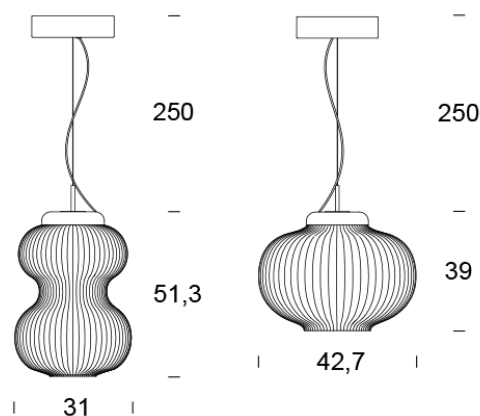

PROJECT	
TYPE	
NOTES	

KANJI

SUSPENSION

BY FONTANA ARTE

PRODUCT NAME	Kanji
DESIGNER	Denis Guidone
MANUFACTURER	Fontana Arte
CATEGORY	Suspension
MATERIAL	Glass Metal
PRODUCT CODE	<p>Ø 31: 3-4385NNFU (Grey) 3-4386NNBI (White)</p> <p>Ø 42.7: 3-4388NNFU (Grey) 3-4388NNBI (White)</p>

LIGHT SOURCE	<p>Ø 31: 10W LED (1,000 lm) Ø 42.7: 13W + 4W LED (1,350 lm)</p>
FINISHES	Grey White
IP	20
DIMENSIONS	<p>Ø 31 x H 51.3 cm + 250cm Ø 42.7 x H 39 cm + 250cm</p>
ORIGIN	Italy
WARRANTY	1 Year