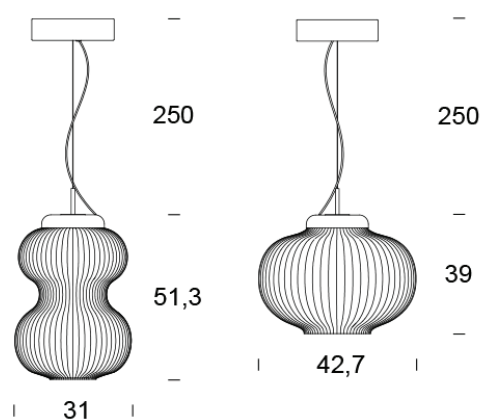

PROJECT	
TYPE	
NOTES	

KANJI

SUSPENSION

BY FONTANA ARTE

PRODUCT NAME	Kanji
DESIGNER	Denis Guidone
MANUFACTURER	Fontana Arte
CATEGORY	Suspension
MATERIAL	Glass Metal
PRODUCT CODE	<p>Ø 31: 3-4385NNFU (Grey) 3-4386NNBI (White)</p> <p>Ø 42.7: 3-4388NNFU (Grey) 3-4388NNBI (White)</p>

LIGHT SOURCE	<p>Ø 31: 13W LED + 4W LED Ø 42.7: 10W LED</p>
LUMENS	<p>Ø 31: 900 + 450 Ø 42.7: 1000</p>
FINISHES	Grey White
IP	20
DIMENSIONS	<p>Ø 31 x H 51.3 cm + 250cm Ø 42.7 x H 39 cm + 250cm</p>
ORIGIN	Italy
WARRANTY	1 Year