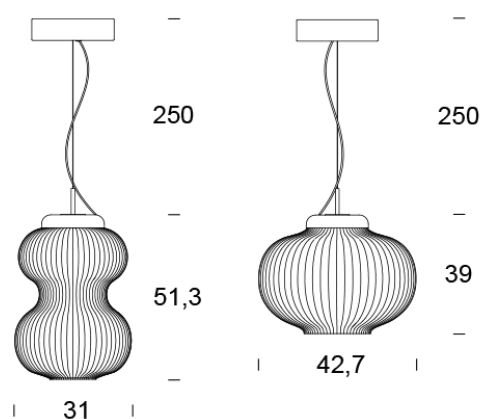

PROJECT	
TYPE	
NOTES	

KANJI

SUSPENSION

BY FONTANA ARTE

PRODUCT NAME	Kanji
DESIGNER	Denis Guidone
MANUFACTURER	Fontana Arte
CATEGORY	Suspension
MATERIAL	Glass Metal
PRODUCT CODE	<p>Ø 31: 3-4385NN/FU (Grey) 3-4386NN/BI (White)</p> <p>Ø 42.7: 3-4387NN/FU (Grey) 3-4388NN/BI (White)</p>

LIGHT SOURCE	<p>Ø 31: 13W LED + 4W LED Ø 42.7: 10W LED</p>
LUMENS	<p>Ø 31: 900 + 450 Ø 42.7: 1000</p>
FINISHES	Grey White
IP	20
DIMENSIONS	<p>Ø 31 x H 51.3 cm + 250cm Ø 42.7 x H 39 cm + 250cm</p>
ORIGIN	Italy
WARRANTY	1 Year