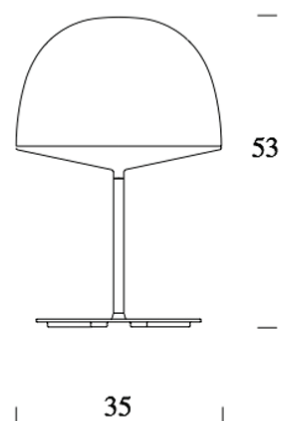

PROJECT	
TYPE	
NOTES	

CHESHIRE TABLE

TABLE

BY FONTANA ARTE

PRODUCT NAME	Cheshire Table						
DESIGNER	Gamfratesi						
MANUFACTURER	Fontana Arte						
CATEGORY	Table						
MATERIAL	Lampshade: Polycarbonate Stem & Base: Metal						
PRODUCT CODE	<table border="0"> <tr> <td>Fluorescent:</td> <td>LED:</td> </tr> <tr> <td>3-425BI (White)</td> <td>3-4314BI (White)</td> </tr> <tr> <td>3-425N (Black)</td> <td>3-4314N (Black)</td> </tr> </table>	Fluorescent:	LED:	3-425BI (White)	3-4314BI (White)	3-425N (Black)	3-4314N (Black)
Fluorescent:	LED:						
3-425BI (White)	3-4314BI (White)						
3-425N (Black)	3-4314N (Black)						
DIMMABLE	No						

LIGHT SOURCE	Fluorescent: 3x23W E27
FINISHES	White / Black
IP	40
DIMENSIONS	Ø 35 x 53 (H) cm
ORIGIN	Italy
WARRANTY	1 Year