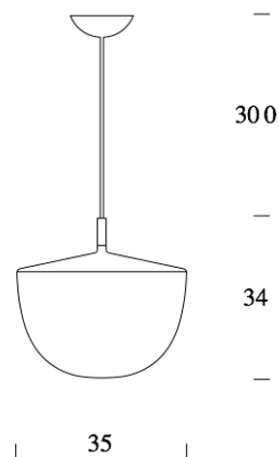

PROJECT	
TYPE	
NOTES	

CHESHIRE SUSPENSION SUSPENSION

BY FONTANA ARTE

PRODUCT NAME	Cheshire Suspension		LIGHT SOURCE	Fluorescent: 3×23W E27 LED: 10W 2700K
DESIGNER	Gamfratesi		LUMENS	1250 lm
MANUFACTURER	Fontana Arte		FINISHES	White / Black
CATEGORY	Suspension		IP	40
MATERIAL	Polycarbonate		DIMENSIONS	∅ 35 x 34 (H) + 300 cm
PRODUCT CODE	Fluorescent: 3-4257BI (White) 3-4257N (Black)	LED: 3-4316BI (White) 3-4316N (Black)	ORIGIN	Italy
			WARRANTY	1 Year