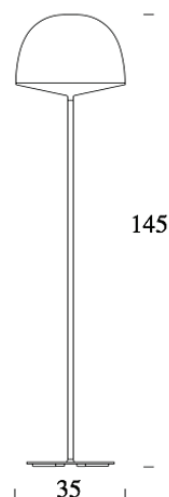

PROJECT	
TYPE	
NOTES	

CHESHIRE FLOOR FLOOR
 BY FONTANA ARTE

PRODUCT NAME	Cheshire Floor						
DESIGNER	Gamfratesi						
MANUFACTURER	Fontana Arte						
CATEGORY	Floor						
MATERIAL	Lampshade: Polycarbonate Stem & Base: Metal						
PRODUCT CODE	<table style="width: 100%; border: none;"> <tr> <td style="width: 50%;">Fluorescent:</td> <td style="width: 50%;">LED:</td> </tr> <tr> <td>3-4252BI (White)</td> <td>3-4315BI (White)</td> </tr> <tr> <td>3-4252N (Black)</td> <td>3-4315N (Black)</td> </tr> </table>	Fluorescent:	LED:	3-4252BI (White)	3-4315BI (White)	3-4252N (Black)	3-4315N (Black)
Fluorescent:	LED:						
3-4252BI (White)	3-4315BI (White)						
3-4252N (Black)	3-4315N (Black)						

LIGHT SOURCE	Fluorescent: 3x23W E27
FINISHES	White / Black
IP	40
DIMENSIONS	Ø 35 x 145 (H) cm
ORIGIN	Italy
WARRANTY	1 Year