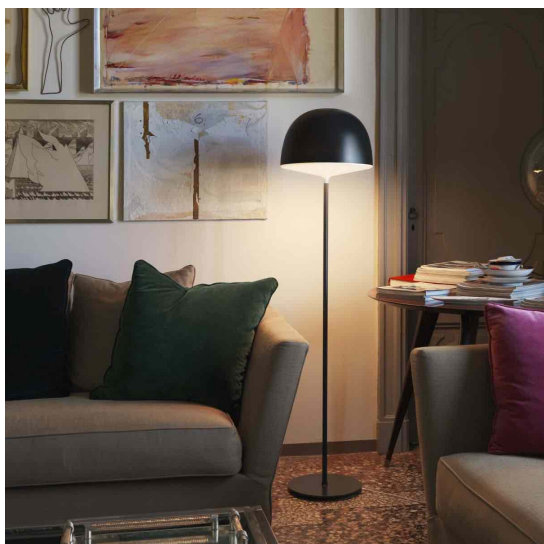

PROJECT	
TYPE	
NOTES	

CHESHIRE FLOOR FLOOR
 BY FONTANA ARTE

PRODUCT NAME	Cheshire Floor						
DESIGNER	Gamfratesi						
MANUFACTURER	Fontana Arte						
CATEGORY	Floor						
MATERIAL	Lampshade: Polycarbonate Stem & Base: Metal						
PRODUCT CODE	<table style="width: 100%; border: none;"> <tr> <td style="width: 50%;">Fluorescent:</td> <td style="width: 50%;">LED:</td> </tr> <tr> <td>3-4252BI (White)</td> <td>3-4315BI (White)</td> </tr> <tr> <td>3-4252N (Black)</td> <td>3-4315N (Black)</td> </tr> </table>	Fluorescent:	LED:	3-4252BI (White)	3-4315BI (White)	3-4252N (Black)	3-4315N (Black)
Fluorescent:	LED:						
3-4252BI (White)	3-4315BI (White)						
3-4252N (Black)	3-4315N (Black)						

LIGHT SOURCE	Fluorescent: 3x23W E27
FINISHES	White / Black
IP	40
DIMENSIONS	Ø 35 x 145 (H) cm
ORIGIN	Italy
WARRANTY	1 Year