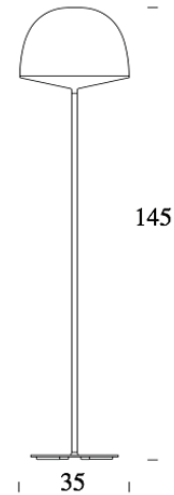

<b>PROJECT</b>	
<b>TYPE</b>	
<b>NOTES</b>	

**CHESHIRE FLOOR** FLOOR  
 BY FONTANA ARTE

<b>PRODUCT NAME</b>	Cheshire Floor	
<b>DESIGNER</b>	Gamfratesi	
<b>MANUFACTURER</b>	Fontana Arte	
<b>CATEGORY</b>	Floor	
<b>MATERIAL</b>	Lampshade: Polycarbonate   Stem & Base: Metal	
<b>PRODUCT CODE</b>	Fluorescent: 3-4252BI (White) 3-4252N (Black) 3-4252 (Opal)	LED: 3-4315BI (White) 3-4315N (Black) 3-4315 (Opal)

<b>LIGHT SOURCE</b>	Fluorescent: 3x23W E27
<b>FINISHES</b>	White / Black / Opal
<b>IP</b>	40
<b>DIMENSIONS</b>	Ø 35 x 145 (H) cm
<b>ORIGIN</b>	Italy
<b>WARRANTY</b>	1 Year