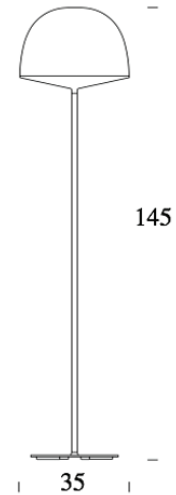

PROJECT	
TYPE	
NOTES	

CHESHIRE FLOOR **FLOOR**
 BY FONTANA ARTE

PRODUCT NAME	Cheshire Floor
DESIGNER	Gamfratesi
MANUFACTURER	Fontana Arte
CATEGORY	Floor
MATERIAL	Lampshade: Polycarbonate Stem & Base: Metal
PRODUCT CODE	3-4252BI (White) 3-4252N (Black)
DIMMABLE	No

LIGHT SOURCE	3x 14W E27
FINISHES	White / Black
IP	40
DIMENSIONS	Ø 35 x 145 (H) cm
ORIGIN	Italy
WARRANTY	1 Year