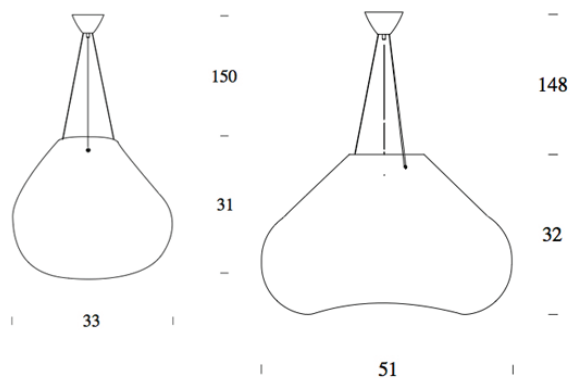

PROJECT	
TYPE	
NOTES	

BOLLA

SUSPENSION

BY FONTANA ARTE

PRODUCT NAME	Bolla
DESIGNER	Harry & Camila
MANUFACTURER	Fontana Arte
CATEGORY	Suspension
MATERIAL	Blown Glass
PRODUCT CODE	<p>Ø 33: 3-V3567/2T R</p> <p>Ø 51: 3-V3567/1TR</p>

LIGHT SOURCE	1 x 105W (Halogen) Eco Saver E27 - Both sizes
FINISHES	Transparent Blown Glass
DIMENSIONS	33 (L) x 31 (H) + 150 cm 51 (L) x 32 (H) + 148 cm
IP	20
ORIGIN	Italy
WARRANTY	1 Year
DIMMABLE	Dependant on bulb