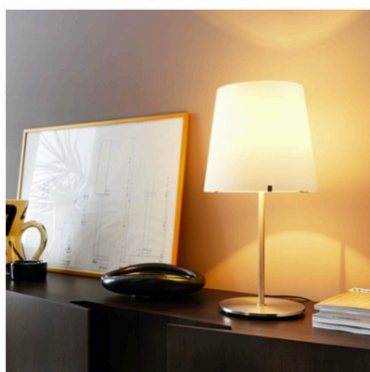

## 3247TA

TABLE

BY FONTANA ARTE

|                     |                                    |
|---------------------|------------------------------------|
| <b>PRODUCT NAME</b> | 3247TA                             |
| <b>DESIGNER</b>     | Historical Archive                 |
| <b>MANUFACTURER</b> | Fontana Arte                       |
| <b>PRODUCT CODE</b> | 3-3247TAO (Ø 20)<br>3-324TA (Ø 32) |
| <b>CATEGORY</b>     | Table Lamps                        |
| <b>MATERIAL</b>     | Glass   Metal                      |
| <b>DIMMABLE</b>     | Yes (by switch button)             |

|                     |                                                                                             |
|---------------------|---------------------------------------------------------------------------------------------|
| <b>LIGHT SOURCE</b> | Ø 20: 1x70W (HA) Eco Saver E27 or 1x16W (FL) E27<br>Ø 32: 1x100W (HA) E27 or 1x20W (FL) E27 |
| <b>FINISHES</b>     | Frosted blown glass with white interior.<br>Nickel Frame                                    |
| <b>IP</b>           | 20                                                                                          |
| <b>DIMENSIONS</b>   | Ø 20 x 46 cm<br>Ø Ø 32 x 60 cm                                                              |
| <b>ORIGIN</b>       | Italy                                                                                       |
| <b>WARRANTY</b>     | 1 year                                                                                      |