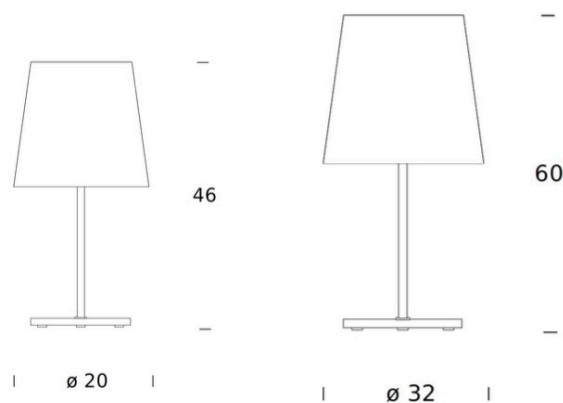

## 3247TA

TABLE

BY FONTANA ARTE

|                     |                                    |
|---------------------|------------------------------------|
| <b>PRODUCT NAME</b> | 3247TA                             |
| <b>DESIGNER</b>     | Historical Archive                 |
| <b>MANUFACTURER</b> | Fontana Arte                       |
| <b>PRODUCT CODE</b> | 3-3247TAO (Ø 20)<br>3-324TA (Ø 32) |
| <b>CATEGORY</b>     | Table Lamps                        |
| <b>MATERIAL</b>     | Glass   Metal                      |
| <b>DIMMABLE</b>     | Yes (by switch button)             |

|                     |                                                                                             |
|---------------------|---------------------------------------------------------------------------------------------|
| <b>LIGHT SOURCE</b> | Ø 20: 1x70W (HA) Eco Saver E27 or 1x16W (FL) E27<br>Ø 32: 1x100W (HA) E27 or 1x20W (FL) E27 |
| <b>FINISHES</b>     | Frosted blown glass with white interior.<br>Nickel Frame                                    |
| <b>IP</b>           | 20                                                                                          |
| <b>DIMENSIONS</b>   | Ø 20 x 46 cm<br>Ø Ø 32 x 60 cm                                                              |
| <b>ORIGIN</b>       | Italy                                                                                       |
| <b>WARRANTY</b>     | 1 year                                                                                      |