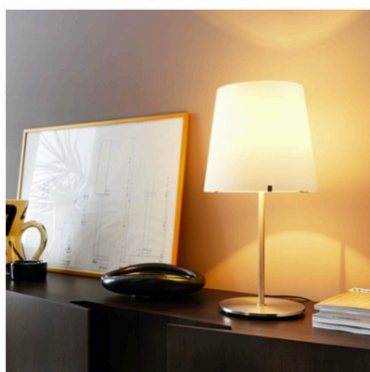

| | |
|----------------|--|
| PROJECT | |
| TYPE | |
| NOTES | |

3247TA

TABLE

BY FONTANA ARTE

| | |
|---------------------|------------------------------------|
| PRODUCT NAME | 3247TA |
| DESIGNER | Historical Archive |
| MANUFACTURER | Fontana Arte |
| PRODUCT CODE | 3-3247TAO (Ø 20) 3-324TA (Ø 32) |
| CATEGORY | Table Lamps |
| MATERIAL | Glass Metal |
| DIMMABLE | Yes (by switch button) |

| | |
|---------------------|---|
| LIGHT SOURCE | Ø 20: 1x70W (HA) Eco Saver E27 or 1x16W (FL) E27 Ø 32: 1x100W (HA) E27 or 1x20W (FL) E27 |
| FINISHES | Frosted blown glass with white interior. Nickel Frame |
| IP | 20 |
| DIMENSIONS | Ø 20 x 46 cm Ø Ø 32 x 60 cm |
| ORIGIN | Italy |
| WARRANTY | 1 year |