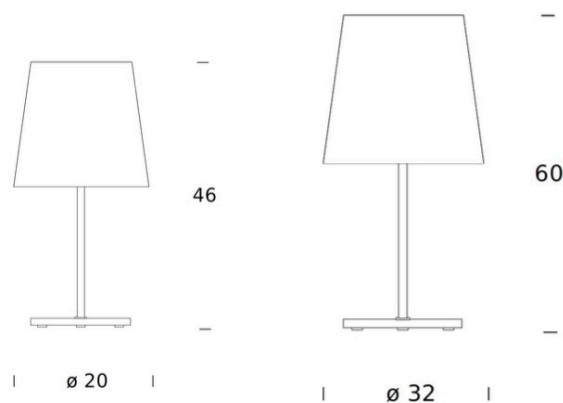

| | |
|----------------|--|
| PROJECT | |
| TYPE | |
| NOTES | |

3247TA

TABLE

BY FONTANA ARTE

| | |
|---------------------|------------------------------------|
| PRODUCT NAME | 3247TA |
| DESIGNER | Historical Archive |
| MANUFACTURER | Fontana Arte |
| PRODUCT CODE | 3-3247TAO (Ø 20) 3-324TA (Ø 32) |
| CATEGORY | Table Lamps |
| MATERIAL | Glass Metal |
| DIMMABLE | Yes (by switch button) |

| | |
|---------------------|---|
| LIGHT SOURCE | Ø 20: 1x70W (HA) Eco Saver E27 or 1x16W (FL) E27 Ø 32: 1x100W (HA) E27 or 1x20W (FL) E27 |
| FINISHES | Frosted blown glass with white interior. Nickel Frame |
| IP | 20 |
| DIMENSIONS | Ø 20 x 46 cm Ø Ø 32 x 60 cm |
| ORIGIN | Italy |
| WARRANTY | 1 year |