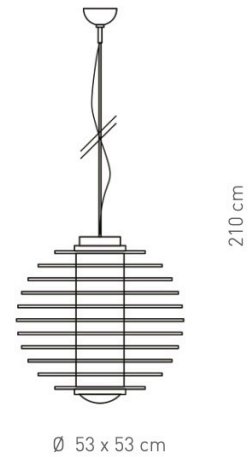

| | |
|----------------|--|
| PROJECT | |
| TYPE | |
| NOTES | |

0024

SUSPENSION

BY FONTANA ARTE

| | |
|---------------------|-----------------------------------|
| PRODUCT NAME | 0024 |
| DESIGNER | Gio Ponti |
| MANUFACTURER | Fontana Arte |
| CATEGORY | Suspension |
| MATERIAL | Glass Chrome-Plated Brass Frame |
| PRODUCT CODE | 3-0024VN |
| DIMMABLE | Yes (with sliding switch) |

| | |
|---------------------|--------------------------|
| LIGHT SOURCE | Fluorescent 2 x 36W 2G11 |
| FINISHES | Transparent Glass |
| IP | 20 |
| DIMENSIONS | Ø 53 x 53 + 210 cm |
| ORIGIN | Italy |
| WARRANTY | 1 Year |