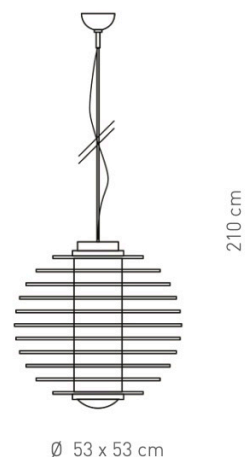

<b>PROJECT</b>	
<b>TYPE</b>	
<b>NOTES</b>	

**0024**

**SUSPENSION**

BY FONTANA ARTE

<b>PRODUCT NAME</b>	0024
<b>DESIGNER</b>	Gio Ponti
<b>MANUFACTURER</b>	Fontana Arte
<b>CATEGORY</b>	Suspension
<b>MATERIAL</b>	Glass   Chrome-Plated Brass Frame
<b>PRODUCT CODE</b>	3-0024VN
<b>DIMMABLE</b>	Yes (with sliding switch)

<b>LIGHT SOURCE</b>	Fluorescent 2 x 36W 2G11
<b>FINISHES</b>	Transparent Glass
<b>IP</b>	20
<b>DIMENSIONS</b>	Ø 53 x 53 + 210 cm
<b>ORIGIN</b>	Italy
<b>WARRANTY</b>	1 Year