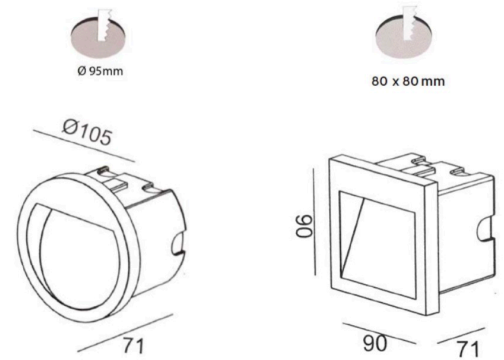

FEATURES

- + IP 54 - Suitable for indoor and outdoor applications
- + 90° beam angle, perfect for step lighting
- + PVC wall box included for easy installation

GENERAL SPECIFICATIONS

LED	3W
Lumens	105 lm (3000K)
Colour	<input type="checkbox"/> 3000K, Warm White <input type="checkbox"/> 4000K, Cool White
Efficacy	35 lm/w (3000K)
Beam	90°
Material	Aluminium Glass PVC
CRI	80+
Finish	White Anthracite
IP	54
Colour Deviation	SDCM ≤3
Lifetime	L70 >55,000hrs
Warranty	3 Years (not recommended for coastal areas)

PROJECT DETAILS

PROJECT: _____

TYPE: _____

NOTES: _____

DIMENSIONS (mm)

DRIVER SPECIFICATIONS

Power	240V Built-In Non-Dimmable Driver
Dimming	Non-Dimmable
Power Factor	> 0.90

PRODUCT CODE