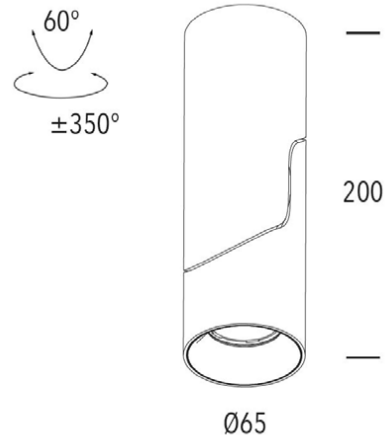

## FEATURES

- + Innovative rotating lens head
- + High quality aluminium housing
- + Adjustable 60° | Rotatable 350°
- + High lumen output per watt

## GENERAL SPECIFICATIONS

|                         |  |
|-------------------------|--|
| <b>LED</b>              | 12W  |
| <b>Lumens</b>           | 1355 (at 3000K)  |
| <b>Colour</b>           | <input type="checkbox"/> 3000K, Warm White<br><input type="checkbox"/> 4000K, Cool White |
| <b>Efficacy</b>         | 112 lm/w (3000K)   |
| <b>Beam</b>             | 35°   52°  |
| <b>Material</b>         | Powder Coat Aluminium  |
| <b>CRI</b>              | 90+  |
| <b>Finish</b>           | White   Black  |
| <b>IP</b>               | 20   |
| <b>Colour Deviation</b> | SDCM ≤3  |
| <b>Lifetime</b>         | L70 >100,000hrs  |
| <b>Warranty</b>         | 5 Years  |
| <b>Baffle Options</b>   | White   Gold   Black   |
| <b>Accessories</b>      | Honeycomb Lens   |

## DIMENSIONS (mm)