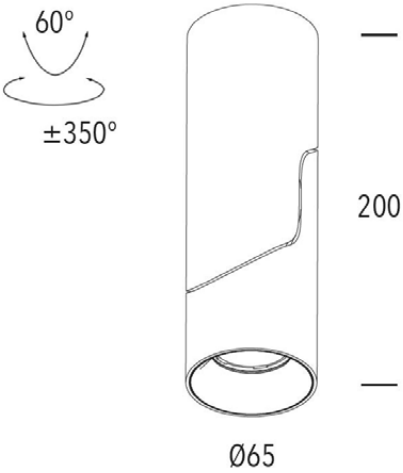

SPLIT

Designed to revolve around any application, the SPLIT is minimalist in design and precise in lighting application.

FEATURES

- + Innovative rotating lens head
- + High quality aluminium housing
- + Adjustable 60° | Rotatable 350°
- + High lumen output per watt
- + Compatible with remote Casambi CBU-TED Bluetooth Controllable Dimmer (71-CASCBU)

GENERAL SPECIFICATIONS

LED	12W
Lumens	1070 lm (3000K)
Colour	<input type="checkbox"/> 3000K, Warm White <input type="checkbox"/> 4000K, Cool White
Efficacy	89 lm/w (3000K)
Beam	35° 52°
Material	Powder Coat Aluminium
CRI	90+
Finish	White Black
IP	20
Colour Deviation	SDCM ≤3
Lifetime	L70 >100,000hrs
Warranty	5 Years
Baffle Options	White Gold Black
Accessories	Honeycomb Lens

PROJECT DETAILS

PROJECT: _____

TYPE: _____

NOTES: _____

DIMENSIONS (mm)

DRIVER SPECIFICATIONS

Power	240V Built-in Driver
Dimming	Phase Cut Dimming
Power Factor	> 0.90

PRODUCT CODE

White, 3000K, 35°	83-SP12W353
White, 3000K, 52°	83-SP12W523
White, 4000K, 35°	83-SP12W354
White, 4000K, 52°	83-SP12W524
Black, 3000K, 35°	83-SP12B353
Black, 3000K, 52°	83-SP12B523
Black, 4000K, 35°	83-SP12B354
Black, 4000K, 52°	83-SP12B524