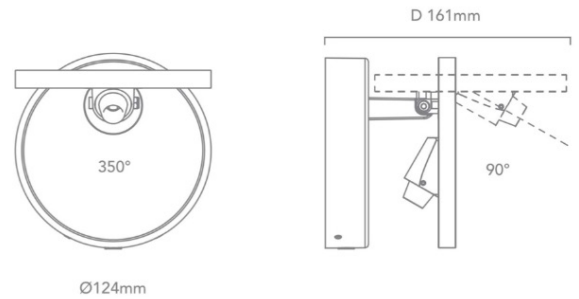

SLIDE

PROJECT DETAILS

PROJECT:

TYPE:

NOTES:

Minimal, functional and versatile; the SLIDE is dual purpose, designed for both decorative and functional applications.

FEATURES

- + Interchangeable lighting modes
- + Touch sensitive dimming
- + Adjustable 90° | Rotatable 350°
- + High quality aluminium housing

DIMENSIONS (mm)

GENERAL SPECIFICATIONS

| | |
|---------------------------|--|
| LED | Ambient Light - 6W Reading Light - 2.6W |
| Lumens | Ambient - 540 lm Reading - 106 lm |
| Efficacy | 104 lm/w |
| Colour Temperature | 3000K, Warm White |
| Material | Aluminium & PMMA |
| Finish | Black White Silver |
| CRI | 90+ |
| IP | 40 |
| Lifetime | >50,000hrs L80 B10 |
| Warranty | 3 Years |