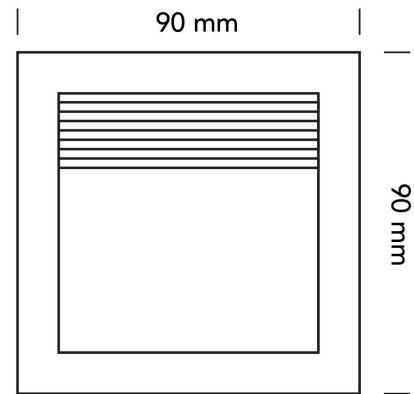

PROJECT:

TYPE:

NOTES:

FEATURES

The Radiant Recessed Square Step Light directs light towards the floor. A wide beam angle produces a clean wash of light with zero glare - perfect for lighting in hallways, stairs and foyers.

GENERAL SPECIFICATIONS

LED	1.2W
Lumens	62 lm
Colour	 3000K, Warm White
Efficacy	51 lm/w
Material	Anodized Aluminium
CRI	80+
Finish	Silver
IP	20
Warranty	1 Year

DIMENSIONS (mm)

Depth: 25 mm
Cut out: 77 x 77 mm

DRIVER SPECIFICATIONS

Includes 350mA driver and aluminium canister for recessed installation.

PRODUCT CODE

17-735