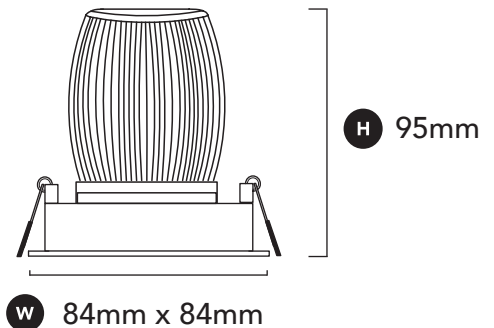

## DIMENSIONS (mm)

Cut Out Ø76mm