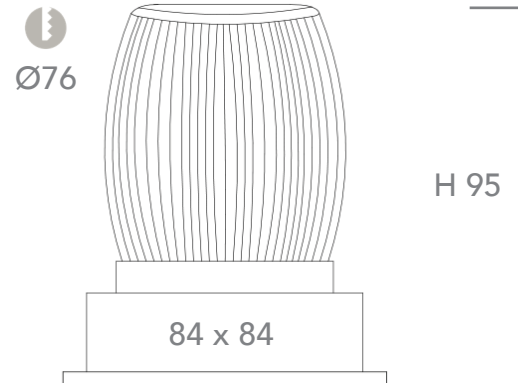

GENERAL SPECIFICATIONS

LED	11W *operating wattage 12W
Lumens	843 lm (3000K) 953 lm (4000K)
Colour	<input type="checkbox"/> 3000K, Warm White <input type="checkbox"/> 4000K, Cool White
Efficacy	70 lm/w (3000K) 79 lm/w (4000K)
Beam	36° 60°
Material	Powder Coat Aluminium
CRI	97+
Finish	White Black
IP	44
Colour Deviation	SDCM ≤2
Lifetime	L70 >100,000hrs
Warranty	7 Years

PROJECT DETAILS

PROJECT:

TYPE:

NOTES:

DIMENSIONS (mm)

DRIVER SPECIFICATIONS

L 98 x W 38 x H 24 mm

Power	240V Remote Dimmable Driver
Dimming	Phase Cut Dimming
Power Factor	> 0.90