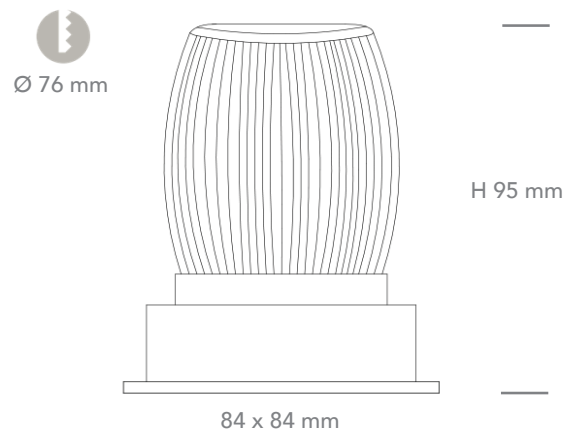

GENERAL SPECIFICATIONS

LED	11W *operating wattage 12W
Lumens	850 lm (3000K) 910 lm (4000K)
Colour	<input type="checkbox"/> 3000K, Warm White <input type="checkbox"/> 4000K, Cool White
Efficacy	77 lm/w (3000K) 82 lm/w (4000K)
Beam	15° 24° 36° 60°
Material	Powder Coat Aluminium
CRI	97+
Finish	White Black
IP	44
Colour Deviation	SDCM ≤2
Lifetime	L70 >310,000hrs
Warranty	7 Years

Please Note: When using C-Bus, use universal or trailing edge dimming modules

PROJECT DETAILS

PROJECT: _____

TYPE: _____

NOTES: _____

DIMENSIONS (mm)

DRIVER SPECIFICATIONS

L 98 x W 38 x H 24 mm