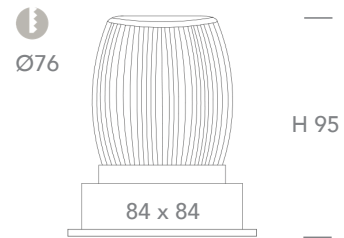

GENERAL SPECIFICATIONS

LED	11W *operating wattage 12W
Lumens	850 lm (3000K) 910 lm (4000K)
Colour	<input type="checkbox"/> 3000K, Warm White <input type="checkbox"/> 4000K, Cool White
Efficacy	77 lm/w (3000K) 82 lm/w (4000K)
Beam	15° 24° 36° 60°
Material	Powder Coat Aluminium
CRI	97+
Finish	White Black
IP	44
Colour Deviation	SDCM ≤2
Lifetime	L70 >310,000hrs
Warranty	7 Years

Please Note: When using C-Bus, use universal or trailing edge dimming modules

PROJECT DETAILS

PROJECT:

TYPE:

NOTES:

DIMENSIONS (mm)

DRIVER SPECIFICATIONS

L 98 x W 38 x H 24 mm