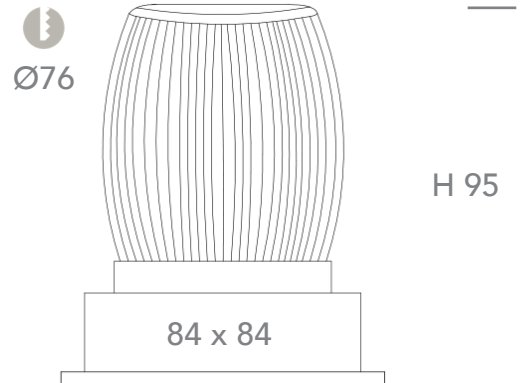

GENERAL SPECIFICATIONS

LED	11W *operating wattage 12W
Lumens	843 lm (3000K) 953 lm (4000K)
Colour	<input type="checkbox"/> 3000K, Warm White <input type="checkbox"/> 4000K, Cool White
Efficacy	70 lm/w (3000K) 79 lm/w (4000K)
Beam	36° 60°
Material	Powder Coat Aluminium
CRI	97+
Finish	White Black
IP	44
Colour Deviation	SDCM ≥2
Lifetime	100,000hrsL70
Warranty	7 Years

PROJECT DETAILS

PROJECT:

TYPE:

NOTES:

DIMENSIONS (mm)

DRIVER SPECIFICATIONS

L 98 x W 38 x H 24 mm

Power	240V Remote Dimmable Driver
Dimming	Phase Cut Dimming
Power Factor	> 0.90