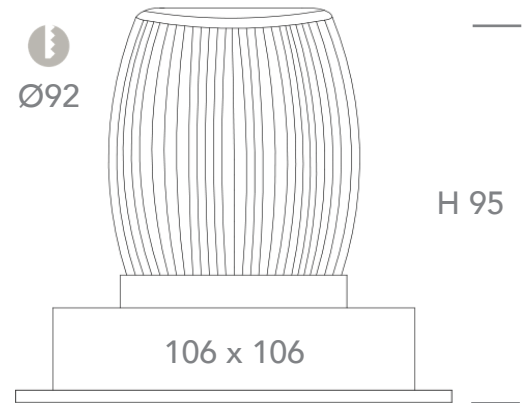

GENERAL SPECIFICATIONS

LED	13W *operating wattage 14.8W
Lumens	1079 (3000K) 1213 (4000K)
Colour	<input type="checkbox"/> 3000K, Warm White <input type="checkbox"/> 4000K, Cool White
Efficacy	73 lm/w (3000K) 82 lm/w (4000K)
Beam	36° 60°
Material	Powder Coat Aluminium
CRI	97+
Finish	White Black
IP	44
Colour Deviation	SDCM ≥2
Warranty	7 Years

PROJECT DETAILS

PROJECT:

TYPE:

NOTES:

DIMENSIONS (mm)

DRIVER SPECIFICATIONS

L 107 x W 43 x H 25 mm

Power	240V Remote Dimmable Driver
Dimming	Phase Cut Dimming
Power Factor	> 0.90