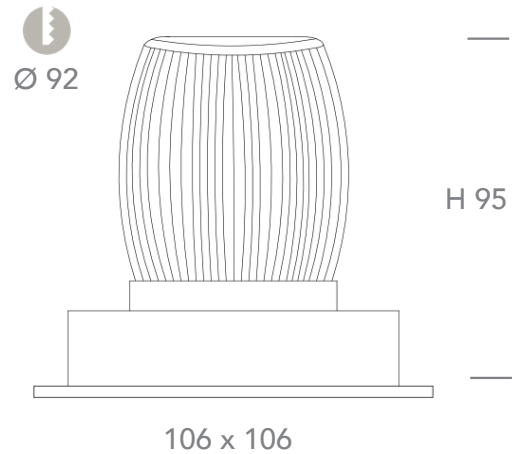

GENERAL SPECIFICATIONS

LED	13W *operating wattage 14.8W
Lumens	970 lm (3000K) 1080 (4000K)
Colour	<input type="checkbox"/> 3000K, Warm White <input type="checkbox"/> 4000K, Cool White
Efficacy	74 lm/w (3000K) 83 lm/w (4000K)
Beam	15° 24° 36° 60°
Material	Powder Coated Aluminium
CRI	97+
Finish	White Black
IP	44
Colour Deviation	SDCM ≤2
UGR	<19
Lifetime	310,000hrs L70B10
Warranty	7 Years

Please Note: When using C-Bus, use universal or trailing edge dimming modules

PROJECT DETAILS

PROJECT: _____

TYPE: _____

NOTES: _____

DIMENSIONS (mm)

DRIVER SPECIFICATIONS

L 107 x W 43 x H 25 mm