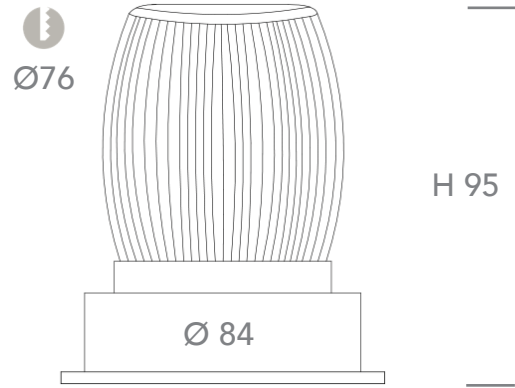

GENERAL SPECIFICATIONS

LED	11W *operating wattage 12W
Lumens	843 lm (3000K) 953 lm (4000K)
Colour	<input type="checkbox"/> 3000K, Warm White <input type="checkbox"/> 4000K, Cool White
Efficacy	70 lm/w (3000K) 79 lm/w (4000K)
Beam	36° 60°
Material	Powder Coat Aluminium
CRI	97+
Finish	White Black
IP	44
Colour Deviation	SDCM ≥2
Warranty	7 Years

PROJECT DETAILS

PROJECT: _____

TYPE: _____

NOTES: _____

DIMENSIONS (mm)

DRIVER SPECIFICATIONS

L 98 x W 38 x H 24 mm

Power	240V Remote Dimmable Driver
Dimming	Phase Cut Dimming
Power Factor	> 0.90