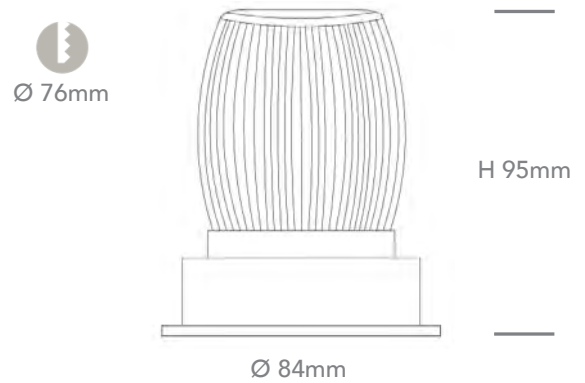

GENERAL SPECIFICATIONS

LED	11W *operating wattage 12W
Lumens	850 lm (3000K) 910 lm (4000K)
Colour	<input type="checkbox"/> 3000K, Warm White <input type="checkbox"/> 4000K, Cool White
Efficacy	77 lm/w (3000K) 82 lm/w (4000K)
Beam	15° 24° 36° 60°
Material	Powder Coated Aluminium
CRI	97+
Finish	White Black
IP	44
Colour Deviation	SDCM ≤2
Lifetime	L70 >310,000hrs
Warranty	7 Years

Please Note: When using C-Bus, use universal or trailing edge dimming modules

PROJECT DETAILS

PROJECT:

TYPE:

NOTES:

DIMENSIONS (mm)

DRIVER SPECIFICATIONS

L 98 x W 38 x H 24 mm